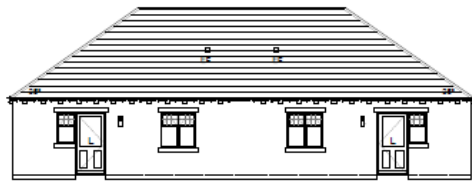

Appendix 4 – Elevations

Front Elevation
NA-203-AS

Front Elevation
NA-203-OPP

Side Elevation
NA-203

Rear Elevation
NA-203-OPP

Rear Elevation
NA-203-AS

Side Elevation
NA-203

Date: Description:
 No: House Type:
 Name: 1000 Hill Approach
 Location: Leach
 Drawing No: NA-203-002
 Date: 28/11/17
 Drawn By: MF
 Checked By:
 Drawing No: NA-203-002
 Rev: B